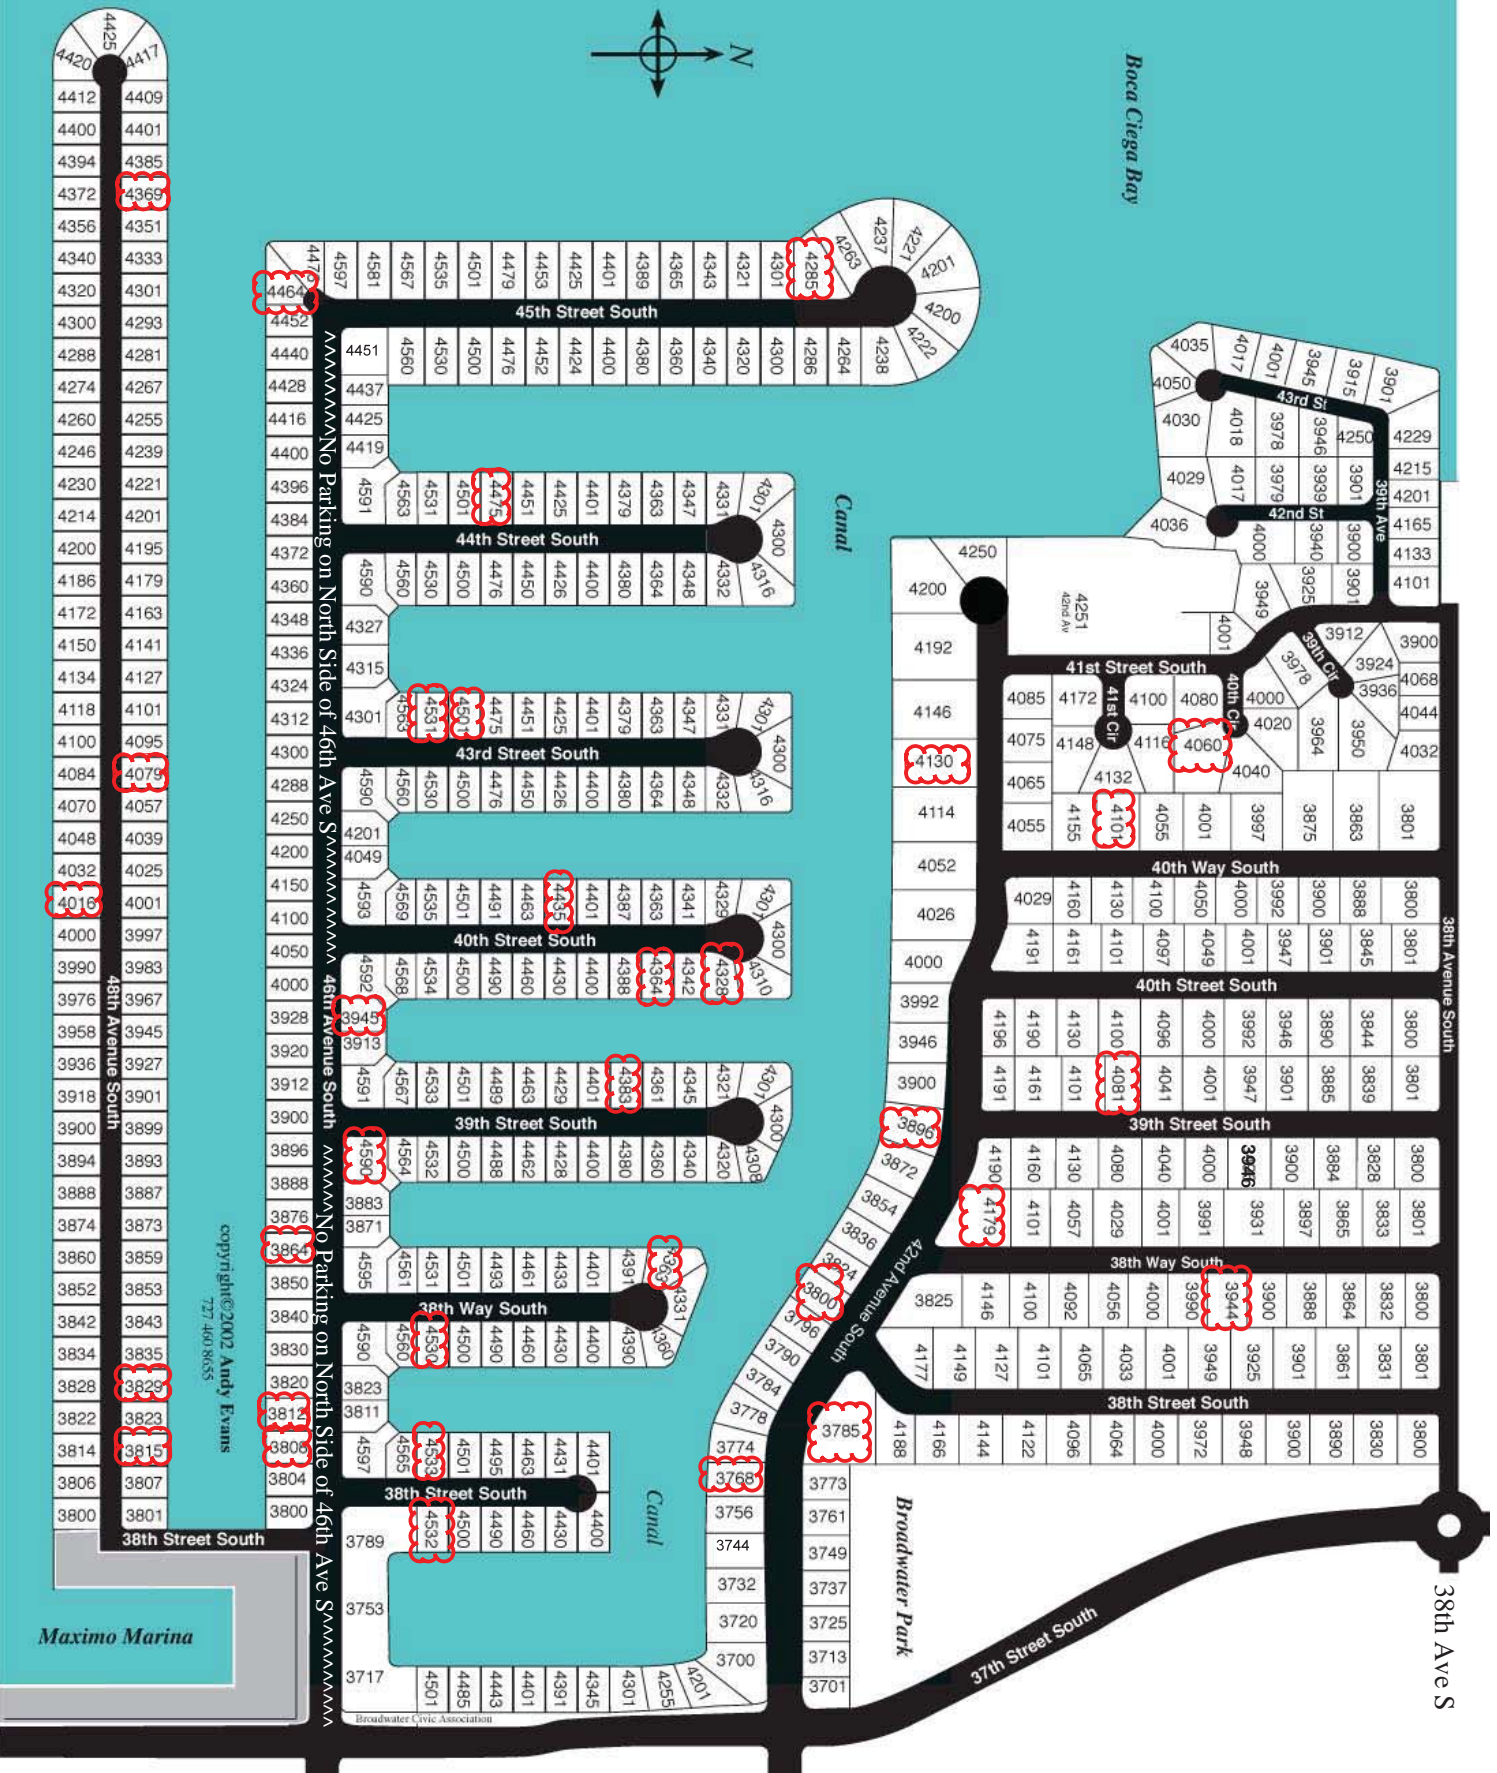

WELCOME TO BROADWATER AND HAVE A GREAT DAY!!

Boca Ciega Bay

Please Do Not Park on the North Side of 46th Ave S

46th Ave S

42nd Ave S

Registered
Participating
Homes Marked